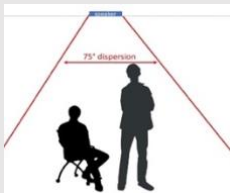

Huge Dispersion

KIN Architectural disperse at 75 degrees, almost twice as broadly as competitive speakers. Acoustic coverage is totally present throughout the entire listening area. The enormous dispersion allows the listener to enjoy the same sound whether seated or standing, simplifying placement.

Micro-Perf Grill

The almost bezel-less design only adds 4 mm in total width. Micro-perforations provide a uniform look without showing what lies behind.