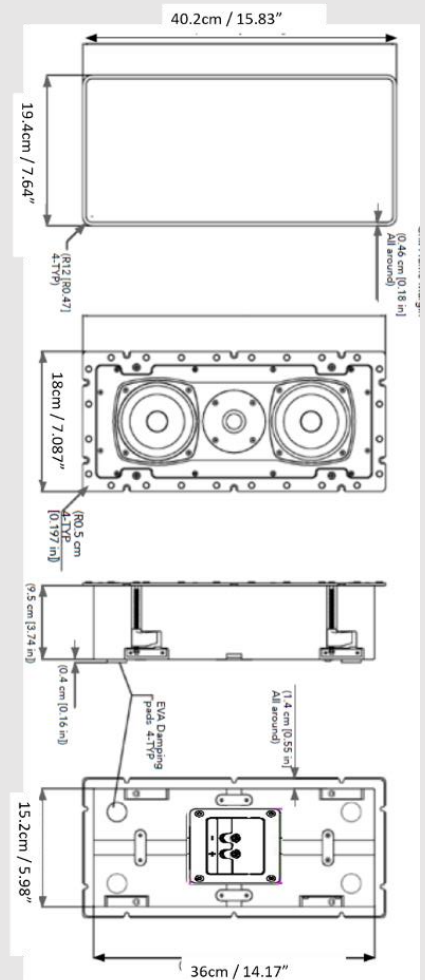

## Specifications

<b>Design:</b>	Full back-boxed, high-performance loudspeaker.
<b>Frequency Response:</b>	69 Hz - 25 kHz ± 3 dB
<b>Recommended Power:</b>	30 - 120 W
<b>Woofer:</b>	Twin 4"/10.16cm MHEX phenolic honeycomb woven hybrid woofer in die-cast basket.
<b>Tweeter:</b>	1"/2.54cm Titanium infused soft dome
<b>Impedance:</b>	6 ohms
<b>Sensitivity dB @1W-1M:</b>	90 dB
<b>Dimensions (w x h x d):</b>	15.27" x 7.09" x 3.75" / 388 x 188 x 95.5 mm
<b>Cut Out:</b>	14.56 x 6.37 / 370 x 161.8 mm
<b>Grille Type:</b>	Magnetic, paintable, virtually bezel-less white metal
<b>Accessories /options:</b>	Pre-construction brackets
<b>Speaker Terminals:</b>	5-way gold plated

### Micro-Perf Grill

The almost bezel-less design only adds 4 mm in total width. Micro-perforations provide a uniform look without showing what lies behind.