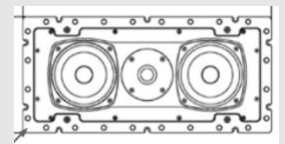

**KIN IW** is equipped with many features that installers greatly appreciate. Robust steel buttressed framework handles the toughest, most challenging situations. Screw cut-outs in the framework allow flush-to-stud installations where clamps cannot deploy. Dozens of magnets securely grip the grill preventing annoying resonance and unsightly gaps.

**KIN IW** features even more for the audio enthusiast. 4" MHEX Phenolic Honeycomb Woven Hybrid woofers develop powerful and perfectly tuned bass. The 1" Titanium Infused Soft Dome counterbalances them perfectly with precise and pure high frequencies. An Integrated wood back box ensures reliable and superior performance while providing thorough sound isolation.

## Specifications

<b>Design:</b>	Full back-boxed, high-performance loudspeaker.
<b>Frequency Response:</b>	69 Hz - 25 kHz ± 3 dB
<b>Recommended Power:</b>	30 - 120 W
<b>Woofer:</b>	Twin 4"/10.16cm MHEX phenolic honeycomb woven hybrid woofer in die-cast basket.
<b>Tweeter:</b>	1"/2.54cm Titanium infused soft dome
<b>Impedance:</b>	6 ohms
<b>Sensitivity dB @1W-1M:</b>	90 dB
<b>Dimensions (w x h x d):</b>	15.27" x 7.09" x 3.75" / 388 x 188 x 95.5 mm
<b>Cut Out:</b>	14.56 x 6.37 / 370 x 161.8 mm
<b>Grille Type:</b>	Magnetic, paintable, virtually bezel-less white metal
<b>Accessories /options:</b>	Pre-construction brackets
<b>Speaker Terminals:</b>	5-way gold plated