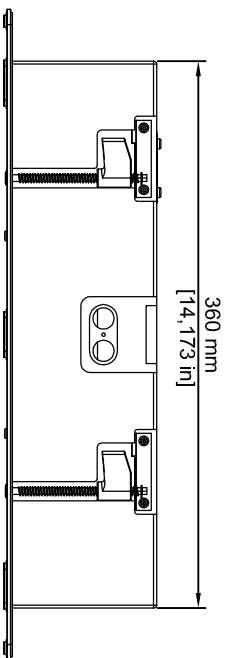

Tribe In-Wall Sub 12
 All dimensions in mm
 +/- 1mm, 1" = 25.4mm

Tribe In-Wall Sub 8
 All dimensions in mm
 +/- 1mm, 1" = 25.4mm