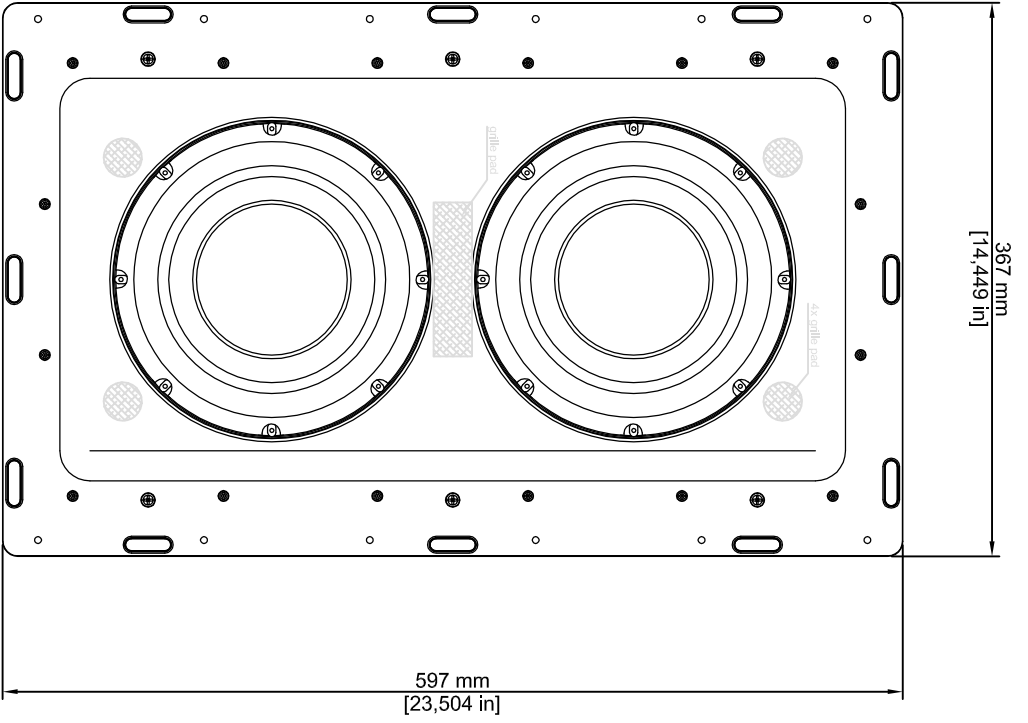

Tribe In-Wall Sub 12
 All dimensions in mm
 +/- 1mm, 1" = 25.4mm

Tribe In-Wall Sub 8
 All dimensions in mm
 +/- 1mm, 1" = 25.4mm