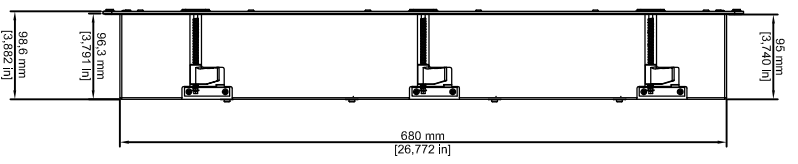

Tribe In-Wall Sub 12
 All dimensions in mm
 +/- 1mm, 1" = 25.4mm

Tribe In-Wall Sub 8
 All dimensions in mm
 +/- 1mm, 1" = 25.4mm