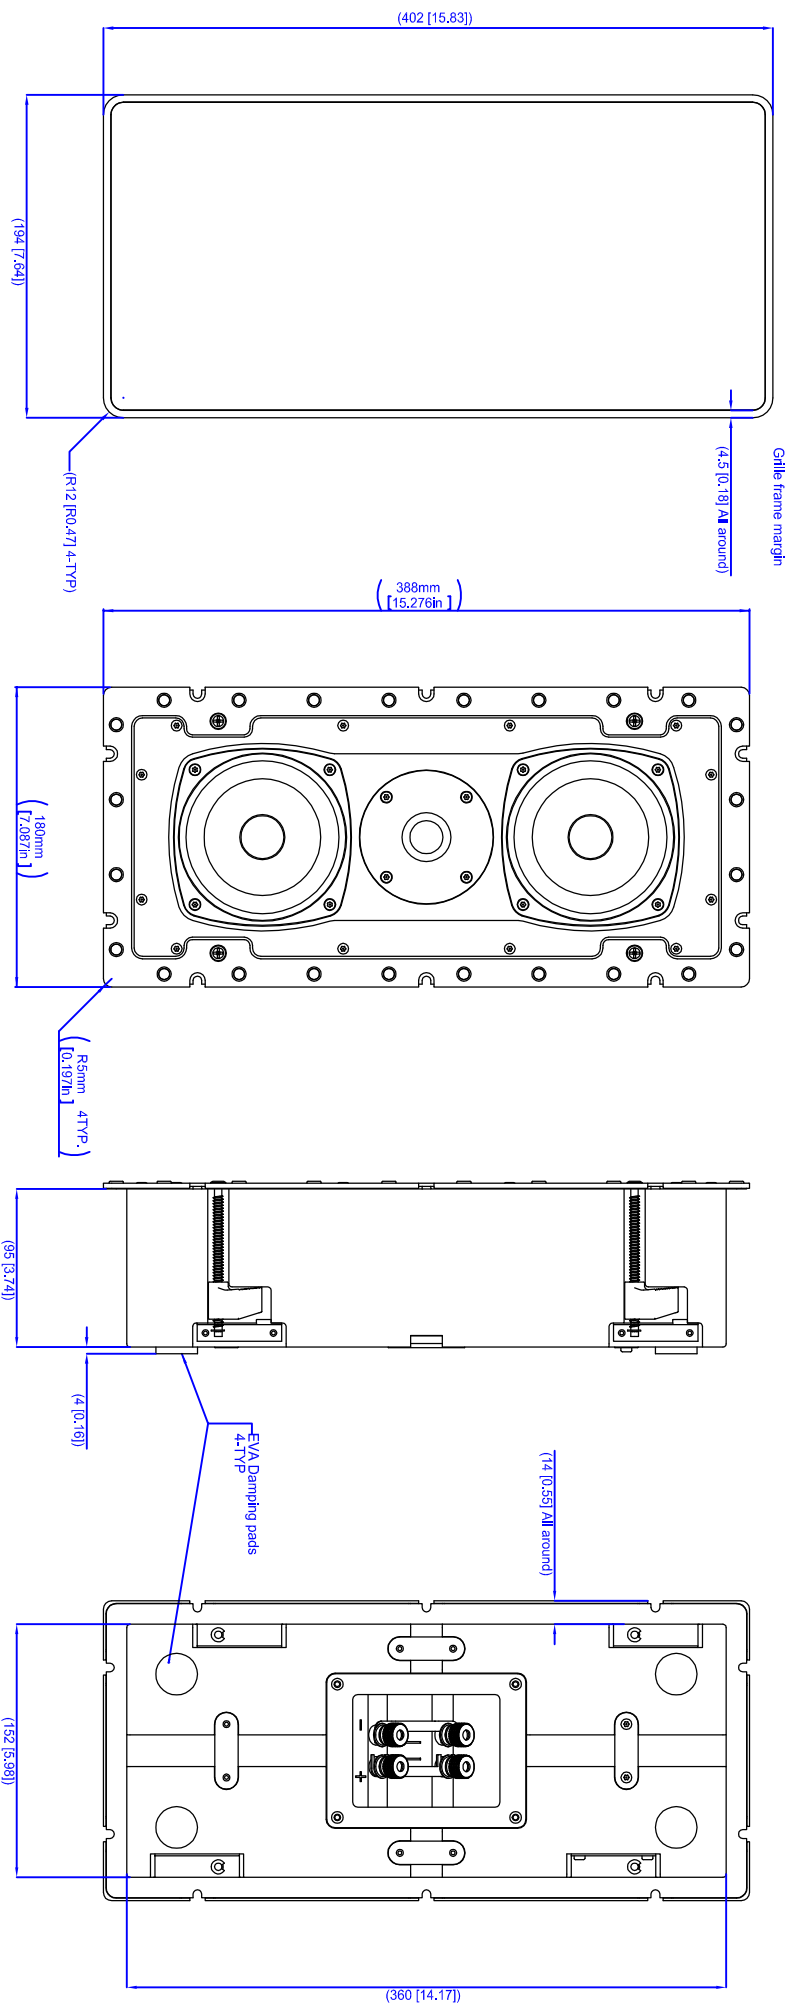

TOTEM ACOUSTIC KIN SIDE - CENTER / COTÉ - CENTRE

KIN SIDE CENTER Construction Bracket