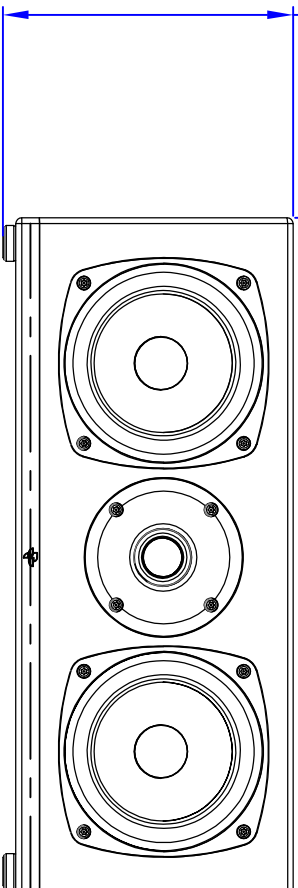

146.50mm [5.77in]

88.92mm [3.50in]

342.90mm [13.50in]

99.88mm [3.93in]

TOTEM ACOUSTIC
KIN MINI FLEX