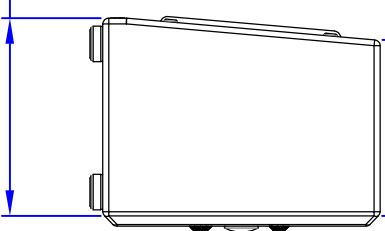

146.50mm [5.77in]

88.92mm [3.50in]

342.90mm [13.50in]

99.88mm [3.93in]

TOTEM ACOUSTIC
KIN MINI FLEX