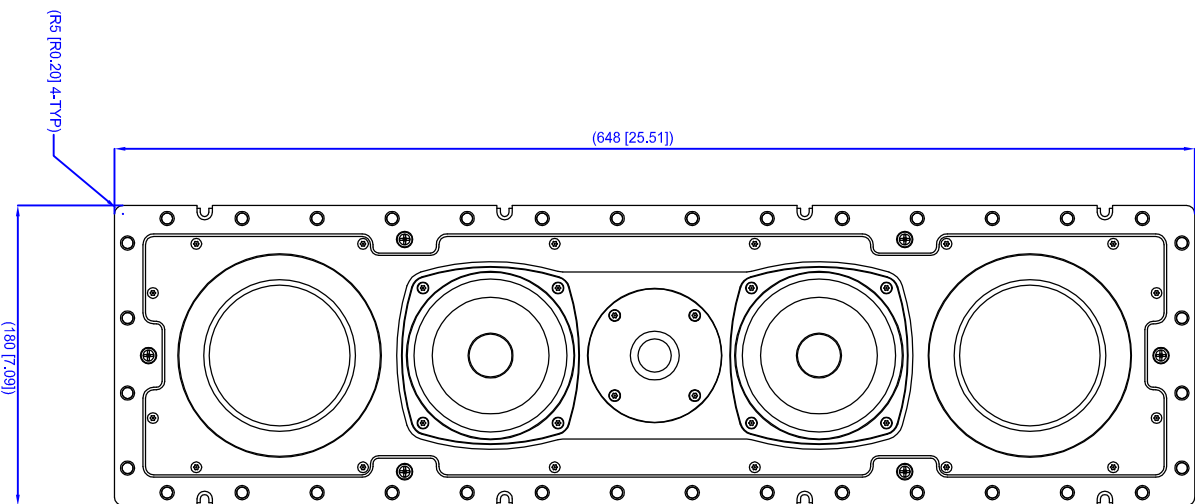

TOTEM ACOUSTIC KIN IN-WALL / MURALE

Grille frame margin

(4.5 [0.18] All around)

(4.5 [0.18])

(14 [0.55] All around)

EVA Damping pads
2-TYP

(4 [0.16])

155 [6.10]

(152 [5.98])