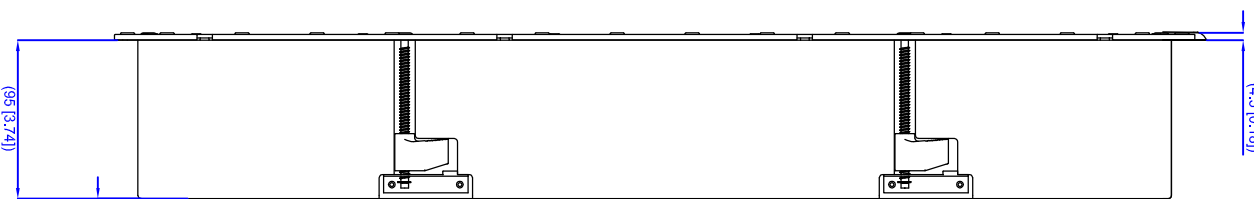

TOTEM ACOUSTIC KIN IN-WALL / MURALE

Grille frame margin

(4.5 [0.18] All around)

(4.5 [0.18])

(14 [0.55] All around)

EVA Damping pads
2-TYP

(4 [0.16])

155 [6.10]

(152 [5.98])