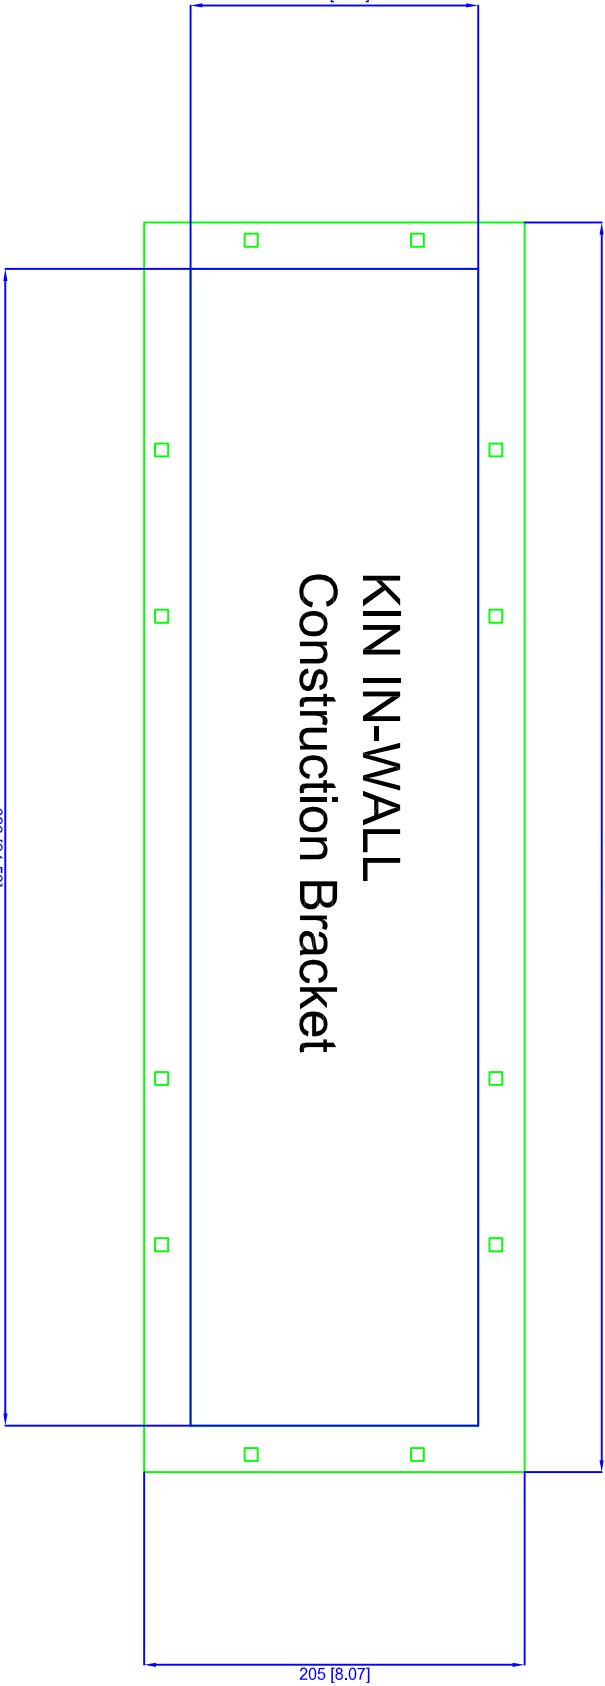

TOTEM ACOUSTIC KIN IN-WALL / MURALE

Grille frame margin

(4.5 [0.18] All around)

(4.5 [0.18])

(14 [0.55] All around)

EVA Damping pads
2-TYP

(4 [0.16])

155 [6.10]

(152 [5.98])