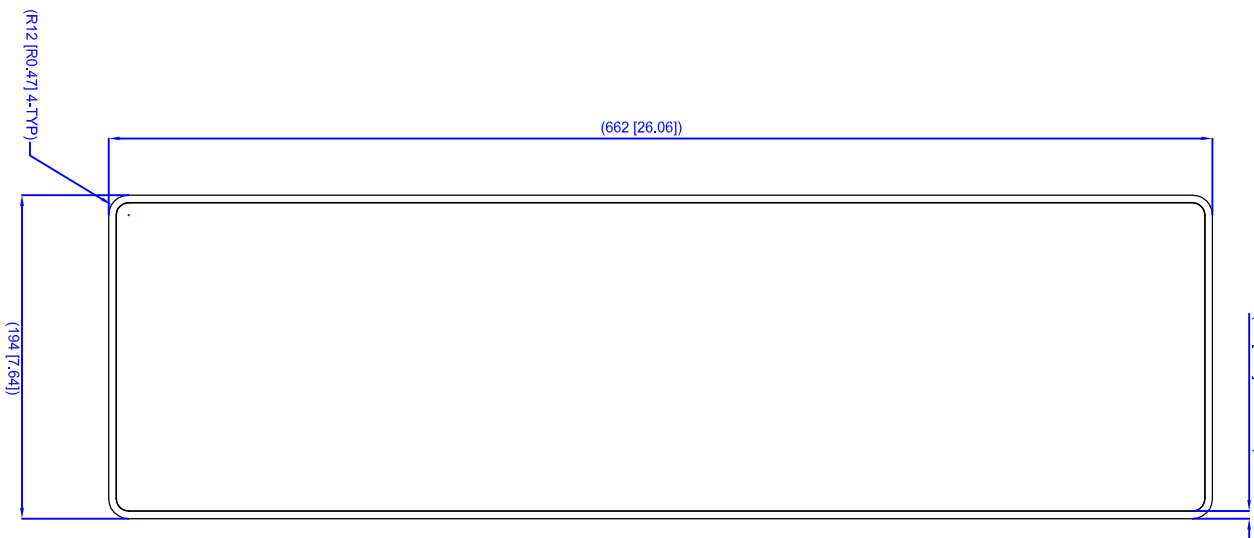

TOTEM ACOUSTIC KIN IN-WALL / MURALE

Grille frame margin

(4.5 [0.18] All around)

(4.5 [0.18])

(14 [0.55] All around)

EVA Damping pads
2-TYP

(4 [0.16])

155 [6.10]

(152 [5.98])