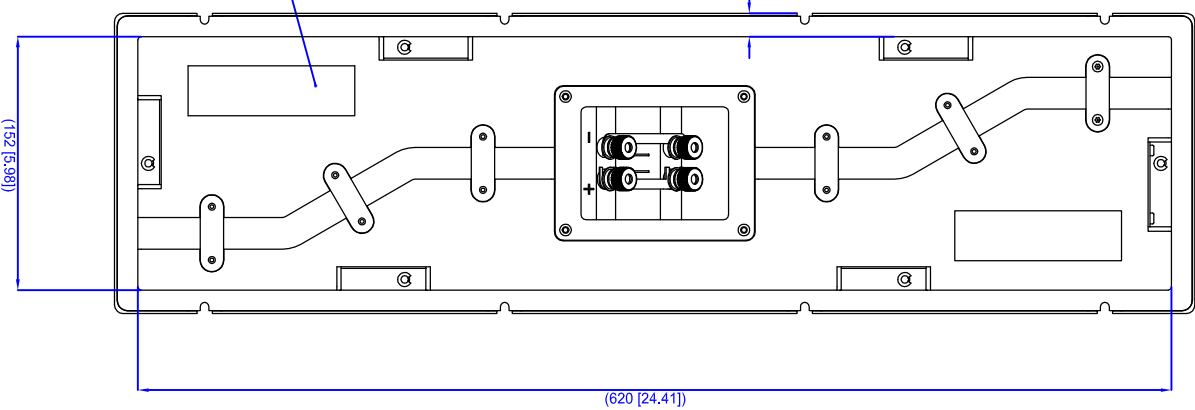

TOTEM ACOUSTIC KIN IN-WALL / MURALE

Grille frame margin

(4.5 [0.18] All around)

(4.5 [0.18])

(14 [0.55] All around)

EVA Damping pads
2-TYP

(4 [0.16])

155 [6.10]