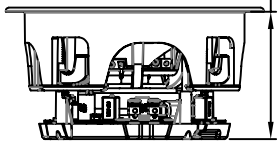

IC62ST with back can

121,34 mm
[4,777 in]

IC62ST

Ø245,18 mm
[Ø9,653 in]

244,34 mm
[9,620 in]

244,34 mm
[9,620 in]