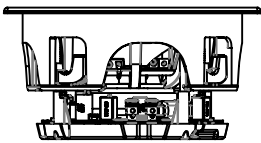

IC62ST with back can

121,34 mm
[4,777 in]

IC62ST

Ø245,18 mm
[Ø9,653 in]

244,34 mm
[9,620 in]

244,34 mm
[9,620 in]