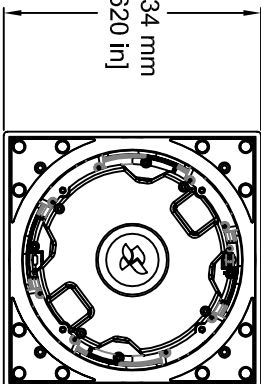

IC62ST with back can

121,34 mm
[4,777 in]

IC62ST

Ø245,18 mm
[Ø9,653 in]

244,34 mm
[9,620 in]

244,34 mm
[9,620 in]