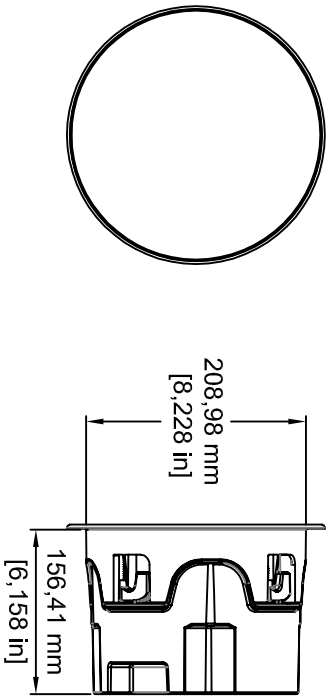

IC62ST with back can

121,34 mm
[4,777 in]

IC62ST

Ø245,18 mm
[Ø9,653 in]

244,34 mm
[9,620 in]

244,34 mm
[9,620 in]