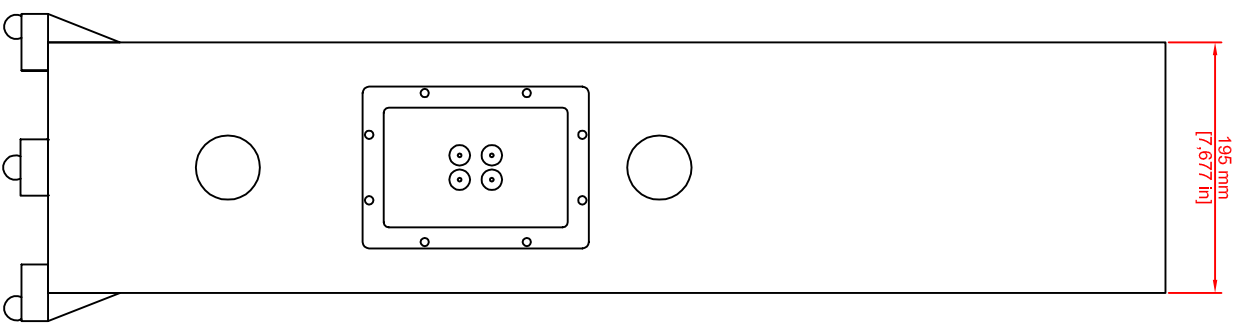

**Model:  
Forest**

**Totem Acoustic**  
All dimensions in millimeters  
+/- 2mm, 1"=25.4mm