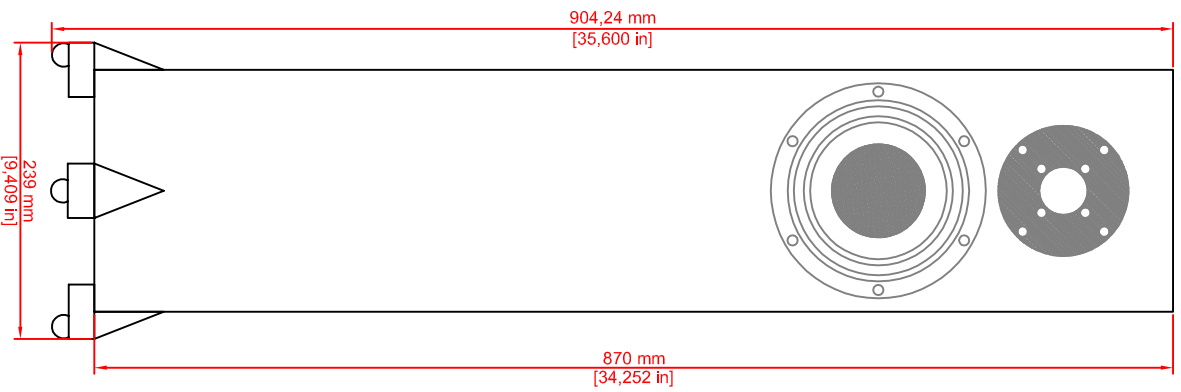

**Model:  
Forest**

**Totem Acoustic**  
All dimensions in millimeters  
+/- 2mm, 1"=25.4mm